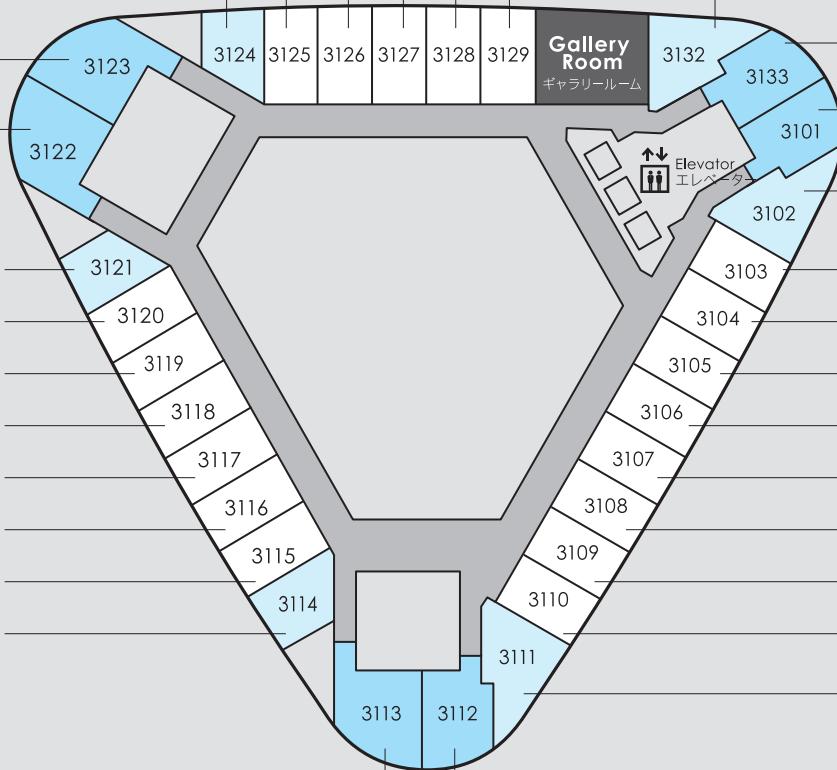

31F FLOOR MAP

- ... Artist Room King
- ... Artist Room Queen
- ... Artist Room Single

Japanese People

OSAMU NAKAJIMA
日本人 / 中嶋 修

Carp

YOKO NAITO
鯉 / 内藤 瑠子

Festival

NANAMI ISHIHARA
祭り / 石原 七生

The 47 Vegetables

MAYAKO NAKAMURA
野菜 / 中村 真弥子

Yokai

NOBUO MAGOME
妖怪 / 馬籠 伸郎

The Tale of Genji

TAKUSHI MIZUNO
源氏物語 / 水野 卓史

Beauty of Akita

YUKA OHTANI
秋田美人 / 大谷 有花

Kabuki

OZ-YAMAGUCHI KEISUKE
歌舞伎 / OZ-尾頭-山口佳祐

En

MARIKO KOBAYASHI
縁 / 小林 万里子

Haiku

RIEKO FUJINAMI 俳句 / 藤浪 理恵子

Japanese Angel

YUKI NINAGAWA 天女 / 蜷川 有紀

Wabi-Sabi

CONAMI HARA 侘び寂び / 原 こなみ

Otafuku Face

AKI KONDO おたふく / 近藤 亜樹

Cherry Blossoms

HIROKO OTAKE 桜 / 大竹 寛子

Geisha Goldfish

AKI NARITA 芸者金魚 / 成田 朱希

Zodiac

RYOSUKE YASUMOTO 十二支 / 安元 亮祐

Landscapes

JUNJI YAMADA 山水 / 山田 純嗣

Mount Fuji

SHIKI TAIRA 富士山 / 平良 志季

Edo-Tokyo

HIDETAKA FURUKAWA
江戸・東京 / ふるかは ひでたか

Zen

SEIHAKU AKIBA 禅 / 秋葉 生白

Dragon

KIYOKO ABE 龍 / 阿部 清子

Sumo

HIROYUKI KIMURA
相撲 / 木村 浩之

Washi

NAOKI TAKENOUCHI
和紙の部屋 / 竹之内 直紀

Jomon

DAISUKE KAGAWA 縄文 / 香川 大介

Public Bathhouse

KEIKO MIGITA 銭湯 / 右田 啓子

One Hundred Poems

MASAKO INKYO 百人一首 / 院京 昌子

Samurai

KENYU MITSUHASHI 侍 / 三橋 鎌幽

Lucky Cat

HYOGO MINO 招き猫 / 美濃 瓢吾

Bamboo

YOSHITAKA NISHIKAWA 竹 / 西川 芳孝

Castle

KAZUKI MIZUGUCHI 城 / 水口 和紀

Satoyama Landscapes

KANA ITO 里山 / 伊藤 香奈

Gallery Room

ギャラリールーム

Elevator

エレベーター